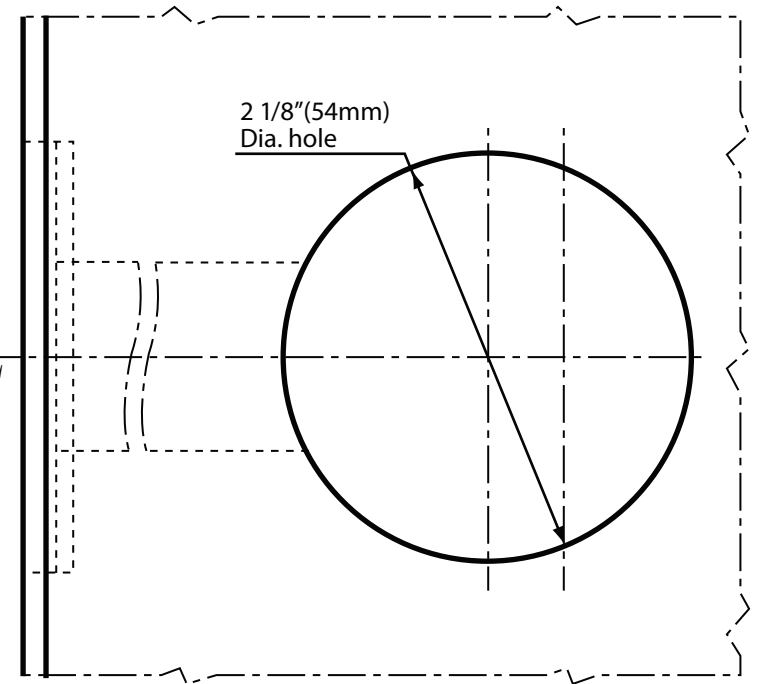

Standard Packaging:

Latchbolt: 2-3/4"

Face plate: 1-1/8" x 2-1/4"

LEFT HANDED DOORS
OUTSIDE INSIDE

RIGHT HANDED DOORS
INSIDE OUTSIDE

Standard 2-3/4" Latch

Optional 2-3/8" Latch

NOTE: Applicable for all functions except dummy

6605 Flotilla St.
City of Commerce
CA 90040 USA
Tel: (323) 888-6601
FAX: (323) 888-6699
Website: cal-royal.com
Email: sales@cal-royal.com

ITEM NO.	DESCRIPTION	ANSI	SCALE	UNIT	VERSION
PLG	POLYGON SERIES	A156.2 Grade	1 : 1	inches (mm)	ver. 1.0 rev. 04/12
			PAGE 1 OF 1		BY: bteves/sac