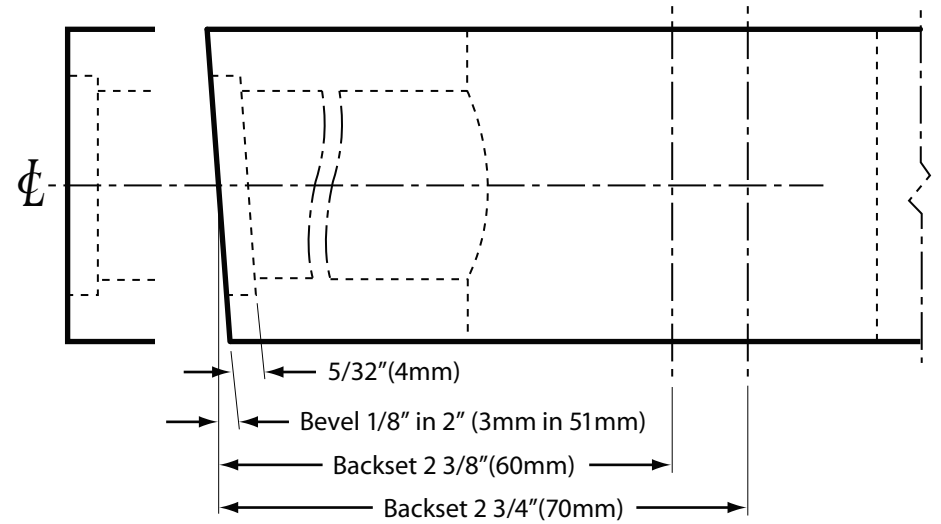

Standard Packaging:

Latchbolt: 2-3/4"

Face plate: 1-1/8" x 2-1/4"

LEFT HANDED DOORS
OUTSIDE INSIDE

RIGHT HANDED DOORS
INSIDE OUTSIDE

Standard 2-3/4" Latch

Optional 2-3/8" Latch

NOTE: Applicable for all functions except dummy

6605 Flotilla St.
City of Commerce
CA 90040 USA
Tel: (323) 888-6601
FAX: (323) 888-6699
Website: cal-royal.com
Email: sales@cal-royal.com

ITEM NO.	DESCRIPTION	ANSI	SCALE	UNIT	VERSION
PLG	POLYGON SERIES	A156.2 Grade	1 : 1	inches (mm)	ver. 1.0 rev. 04/12
			PAGE 1 OF 1		BY: bteves/sac