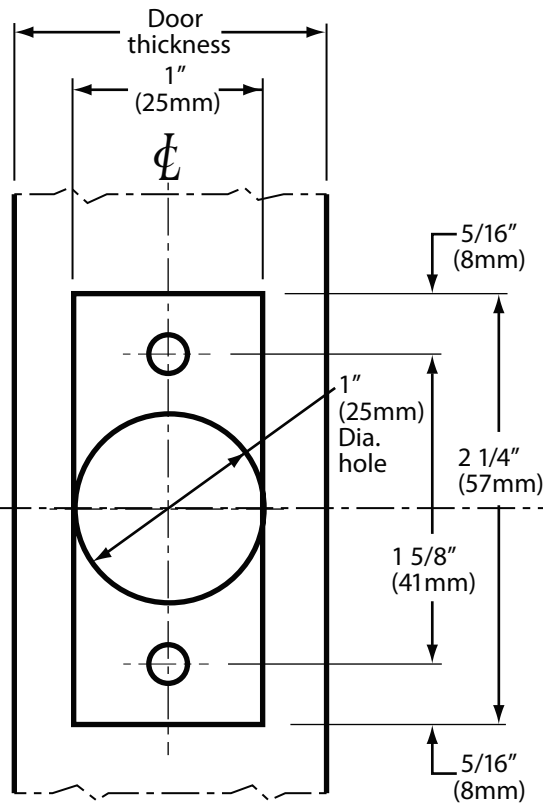

Standard Packaging:

Latchbolt: 2-3/4"

Face plate: 1-1/8" x 2-1/4"

LEFT HANDED DOORS
OUTSIDE INSIDE

RIGHT HANDED DOORS
INSIDE OUTSIDE

Standard 2-3/4" Latch

Optional 2-3/8" Latch

NOTE: Applicable for all functions except dummy

6605 Flotilla St.
City of Commerce
CA 90040 USA
Tel: (323) 888-6601
FAX: (323) 888-6699
Website: cal-royal.com
Email: sales@cal-royal.com

ITEM NO.	DESCRIPTION	ANSI	SCALE	UNIT	VERSION
PLG	POLYGON SERIES	A156.2 Grade	1 : 1	inches (mm)	ver. 1.0 rev. 04/12
			PAGE 1 OF 1		BY: bteves/sac