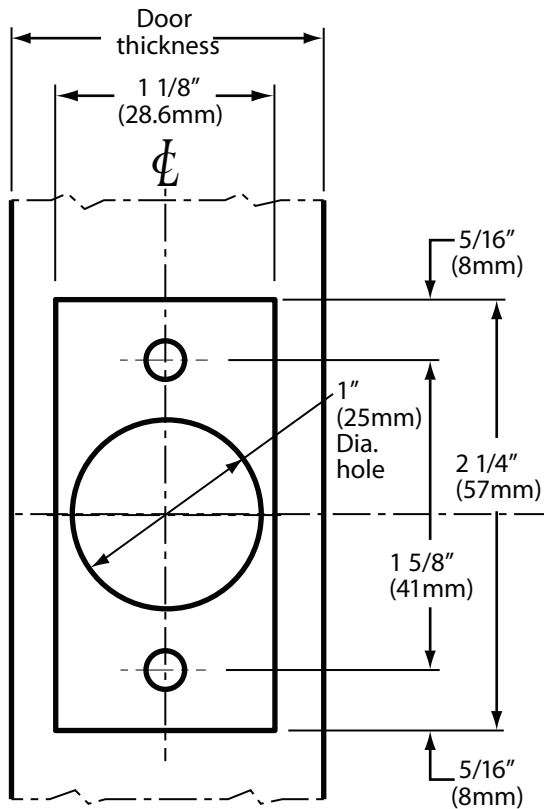

Standard Packaging:

Latchbolt: 2-3/4"

Face plate: 1-1/8" x 2-1/4"

LEFT HANDED DOORS
OUTSIDE INSIDE

RIGHT HANDED DOORS
INSIDE OUTSIDE

Standard 2-3/4" Latch

Optional 2-3/8" Latch

NOTE: Applicable for all functions except dummy

6605 Flotilla St.
City of Commerce
CA 90040 USA
Tel: (323) 888-6601
FAX: (323) 888-6699
Website: cal-royal.com
Email: sales@cal-royal.com

ITEM NO.	DESCRIPTION	ANSI	SCALE	UNIT	VERSION
PLG	POLYGON SERIES	A156.2 Grade	1 : 1	inches (mm)	ver. 1.0 rev. 04/12
			PAGE 1 OF 1		BY: bteves/sac